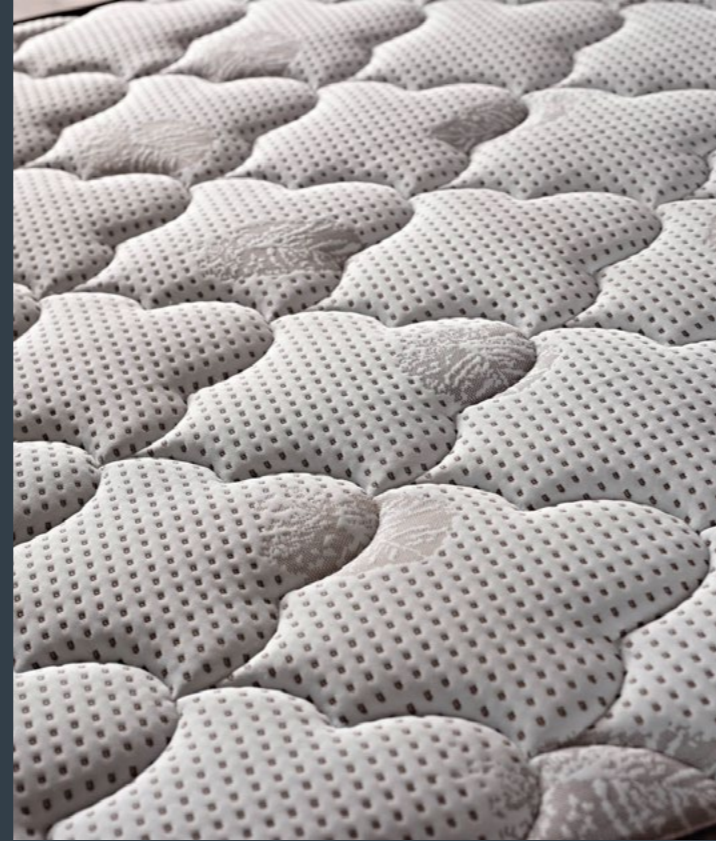

MASEL

Masel uyku konforu için geliştirilen bir çok ayrıntıya sahiptir. Yatakta kullanılan ve hava sirkülasyonu sağlayan kumaşı ile birlikte ferah bir uykunun tadını doyasıya yaşama imkanı sunuyor.

Masel has been developed especially for sleep comfort. Thanks to its fabric that provides air circulation, you will get the opportunity to enjoy a peaceful sleep.

4 Mevsim
4 Seasons

Çift Yönlü
Double Surface

Örme Kumaş
Knitted Fabric

Anti-bakteriyel
Anti-bacterial